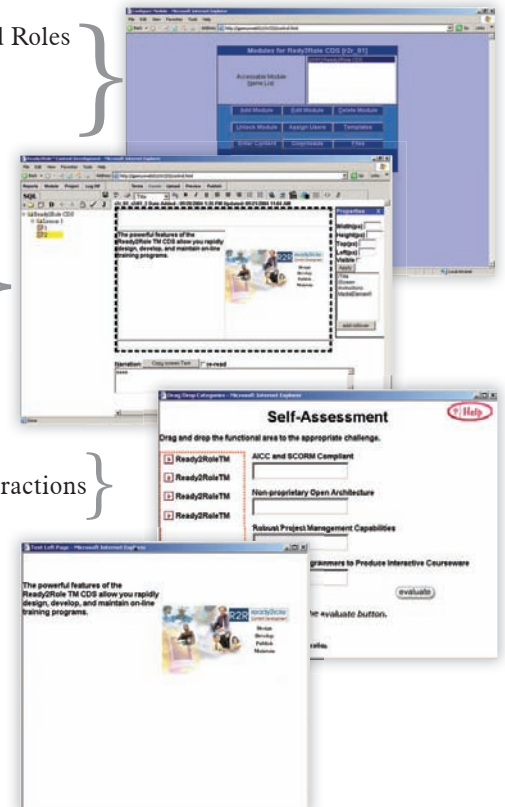

Introducing the Ready2Role™ CDS from GP.

As a global leader in performance development, no one is more qualified than GP to develop the industry's most effective and cost-effective CDS. Better yet, the Ready2Role™ CDS is already proven — it's the same open-architecture environment used daily by our own in-house developers. And now it's available to help lead your project managers and developers through the entire content development process, including:

- Analysis of your training program requirements and courseware
- Design specifications of your new courseware
- Development of the multimedia elements of your training solution
- Implementation of your courseware

Plus, the Ready2Role™ CDS is accessible either within your firewall or as an ASP hosted on our servers.

- Assign Project Team and Roles
- Develop Course Map
- Establish Modules and Learning Objects
- Storyboard Content
- Generate Media Production Reports
- Upload Media Files
- Create and Validate Interactions
- Publish Content