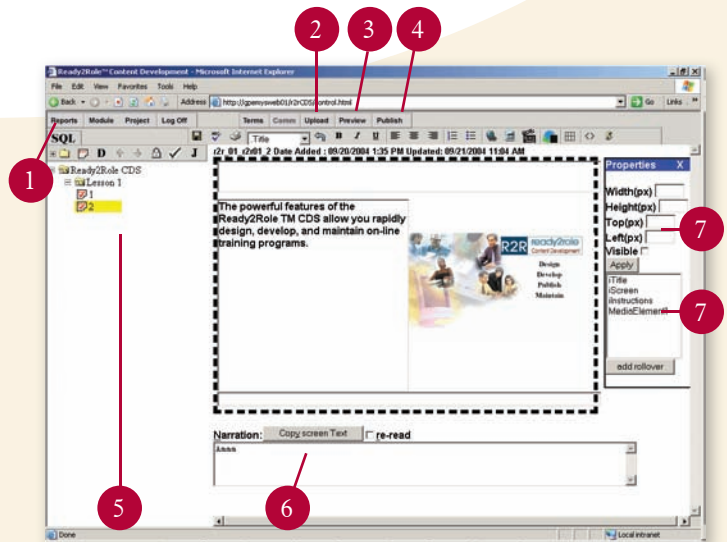

<http://learningsolutions.gpworldwide.com/>

Design and develop custom content, quickly, effectively and affordably.

With Ready2Role™, you can save time and money on your content development, freeing up valuable resources and responding quickly to changing needs in your organization. Best of all, you can relax knowing that you're using a powerful, effective system, proven by an established leader in performance improvement. To learn more about Ready2Role™ — the one CDS based on more than 10 years of experience creating high-quality, custom e-learning content for demanding government and commercial clients — call 888.843.4784 or visit www.gpworldwide.com today.

Key Features:

1. 1 View and Print Project Management Reports
2. 2 Upload Media Files
3. 3 Preview Content and Interactions
4. 4 Publish Courseware
5. 5 Structure Course
6. 6 Develop or Import Narration Script
7. 7 Establish Look, Feel and Elements of Each Page

Training | Consulting | Engineering

For more information, contact GP at **1.888.843.4784**

Fax 703.794.0177

e-mail for information: info@gpworldwide.com

Visit our web site at

<http://learningsolutions.gpworldwide.com/>

Corporate Headquarters | General Physics Corporation
6095 Marshalee Drive, Suite 300 | Elkridge, MD 21075 USA